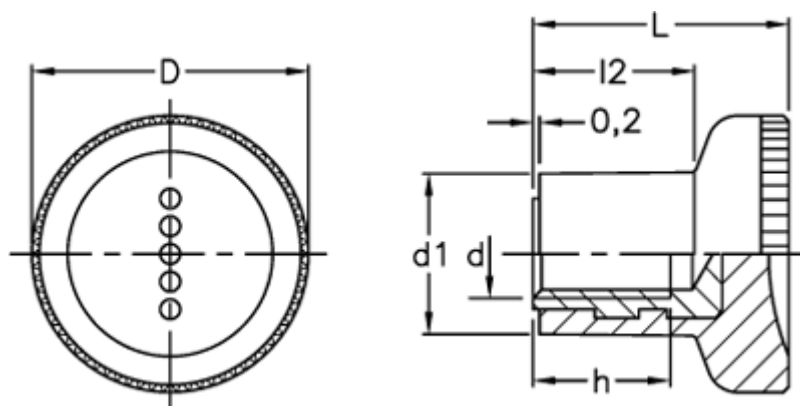

Data Sheet

Article number: 23052422113
Description: E+G Knurled knob
EKK.25-B M6-C3

Measures

D = 25
d1 = 14.5
d 6H = M6
h = 12
L = 22.5
l2 = 14.0